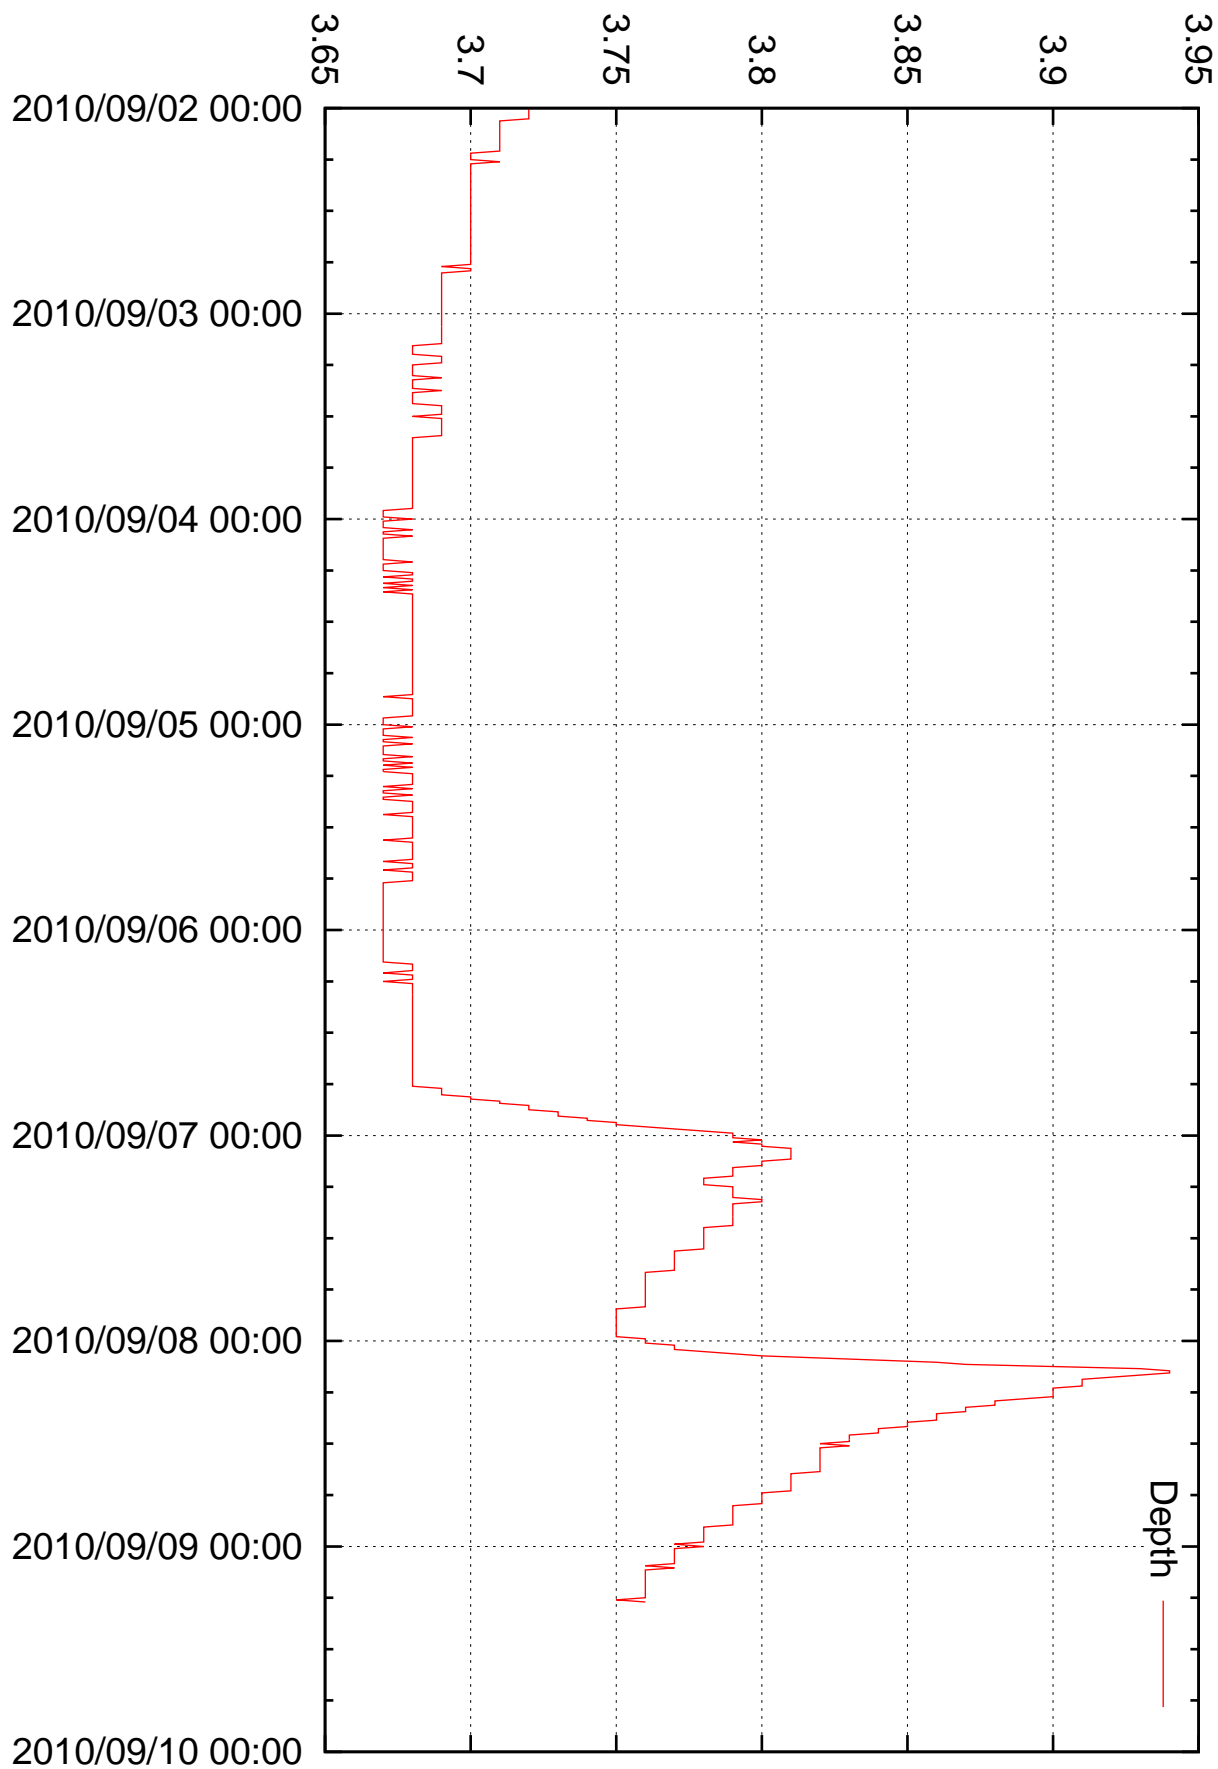

Gage Height (Feet)

Issaquah Creek Near Hobart Near Issaquah 6S WA