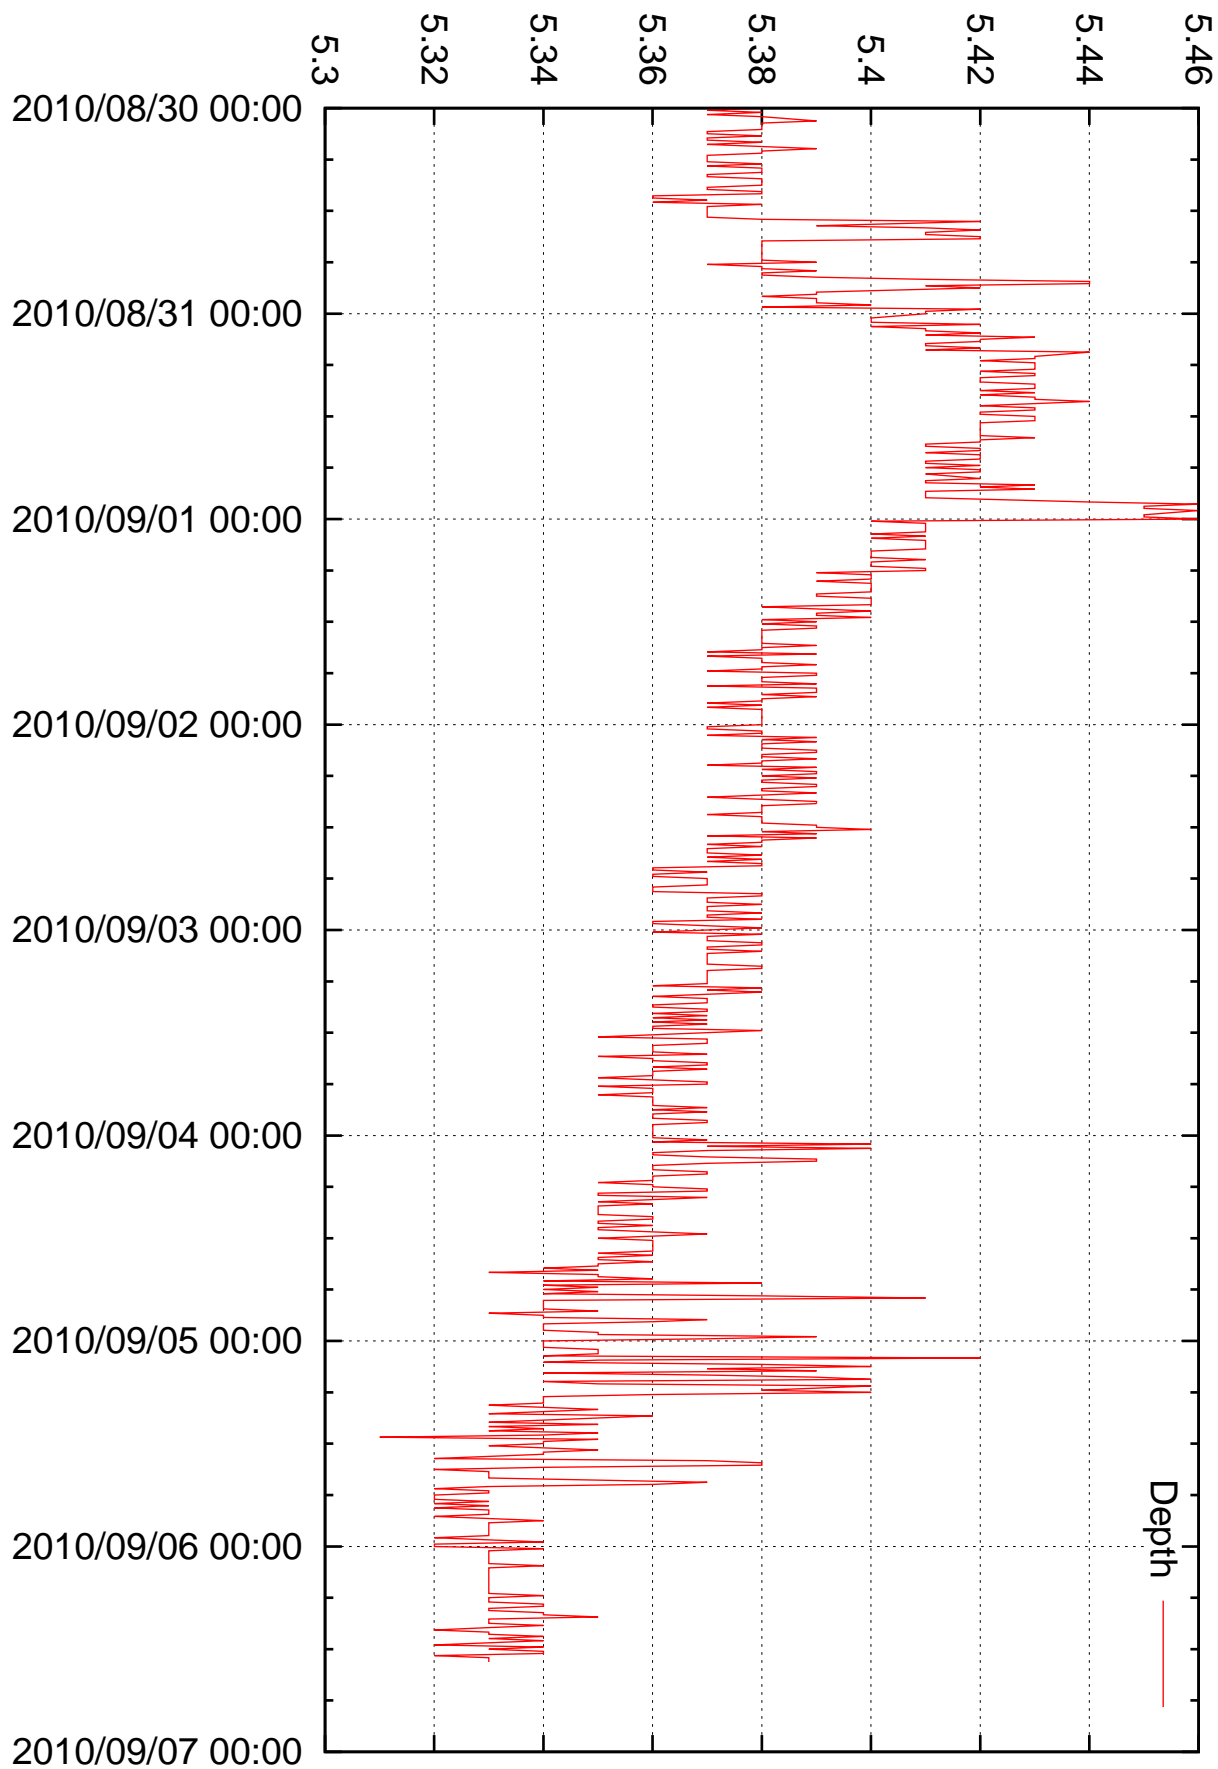

Gage Height (Feet)

Fontenelle Creek Near Herschler Ranch Near Fontenelle 14w WY