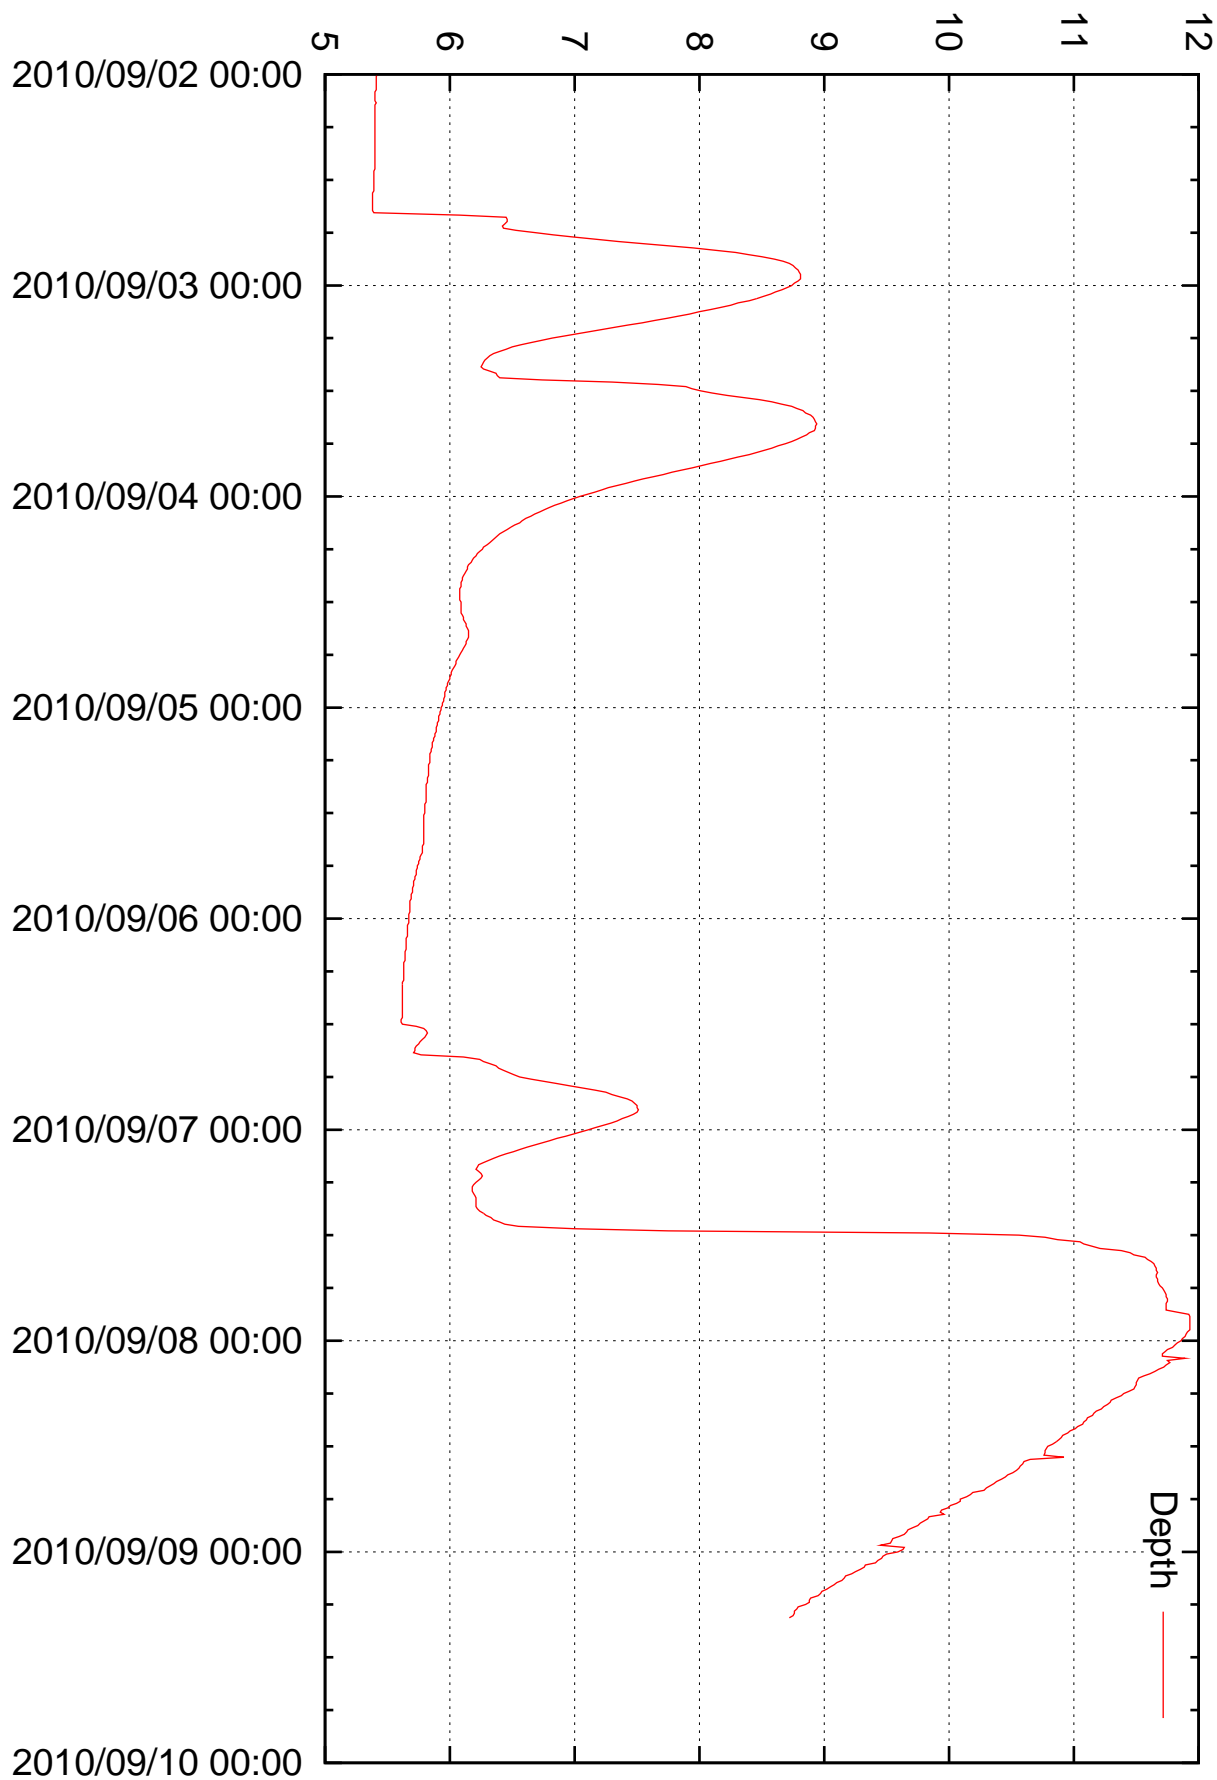

Gage Height (Feet)

Bear Branch At Research Blvd Near Woodlands TX

Depth