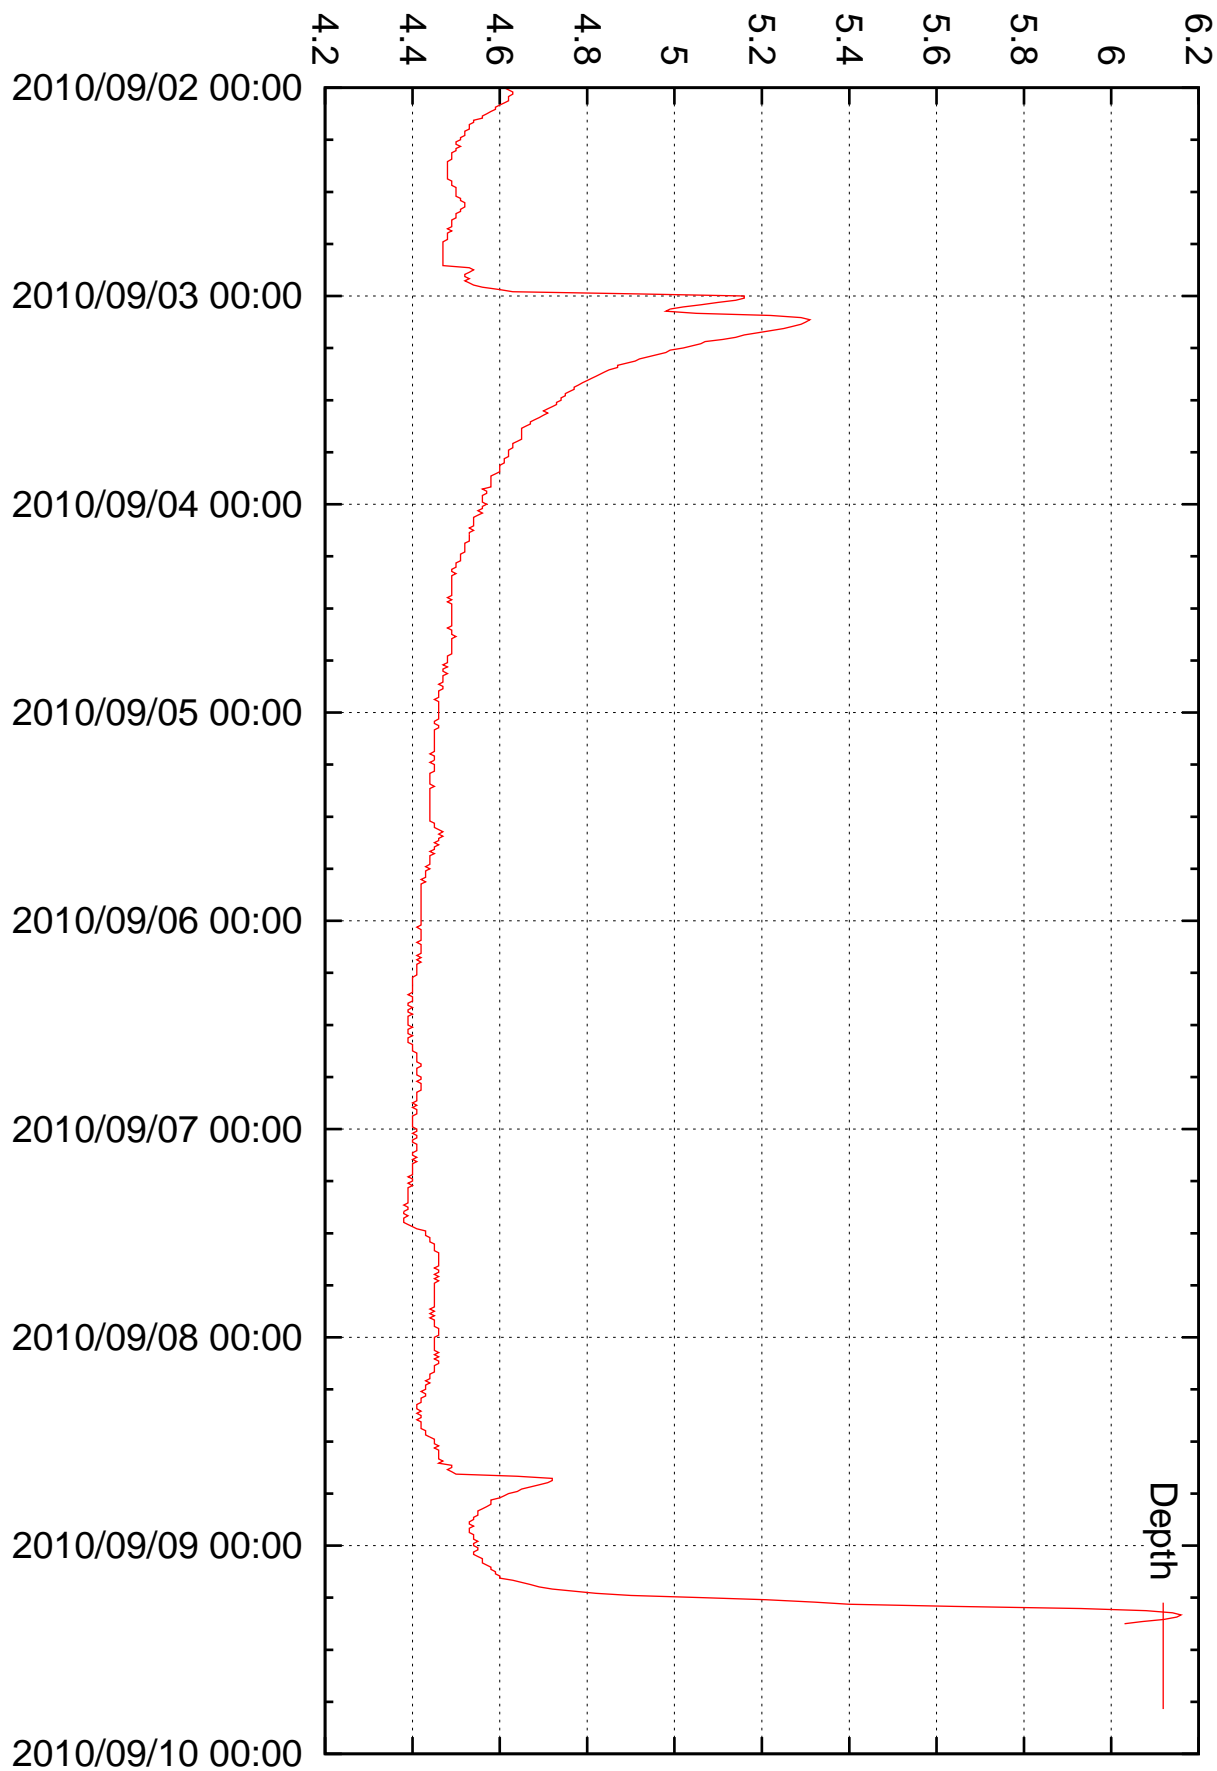

Gage Height (Feet)

Sager Creek Near West Siloam Springs 3nw OK