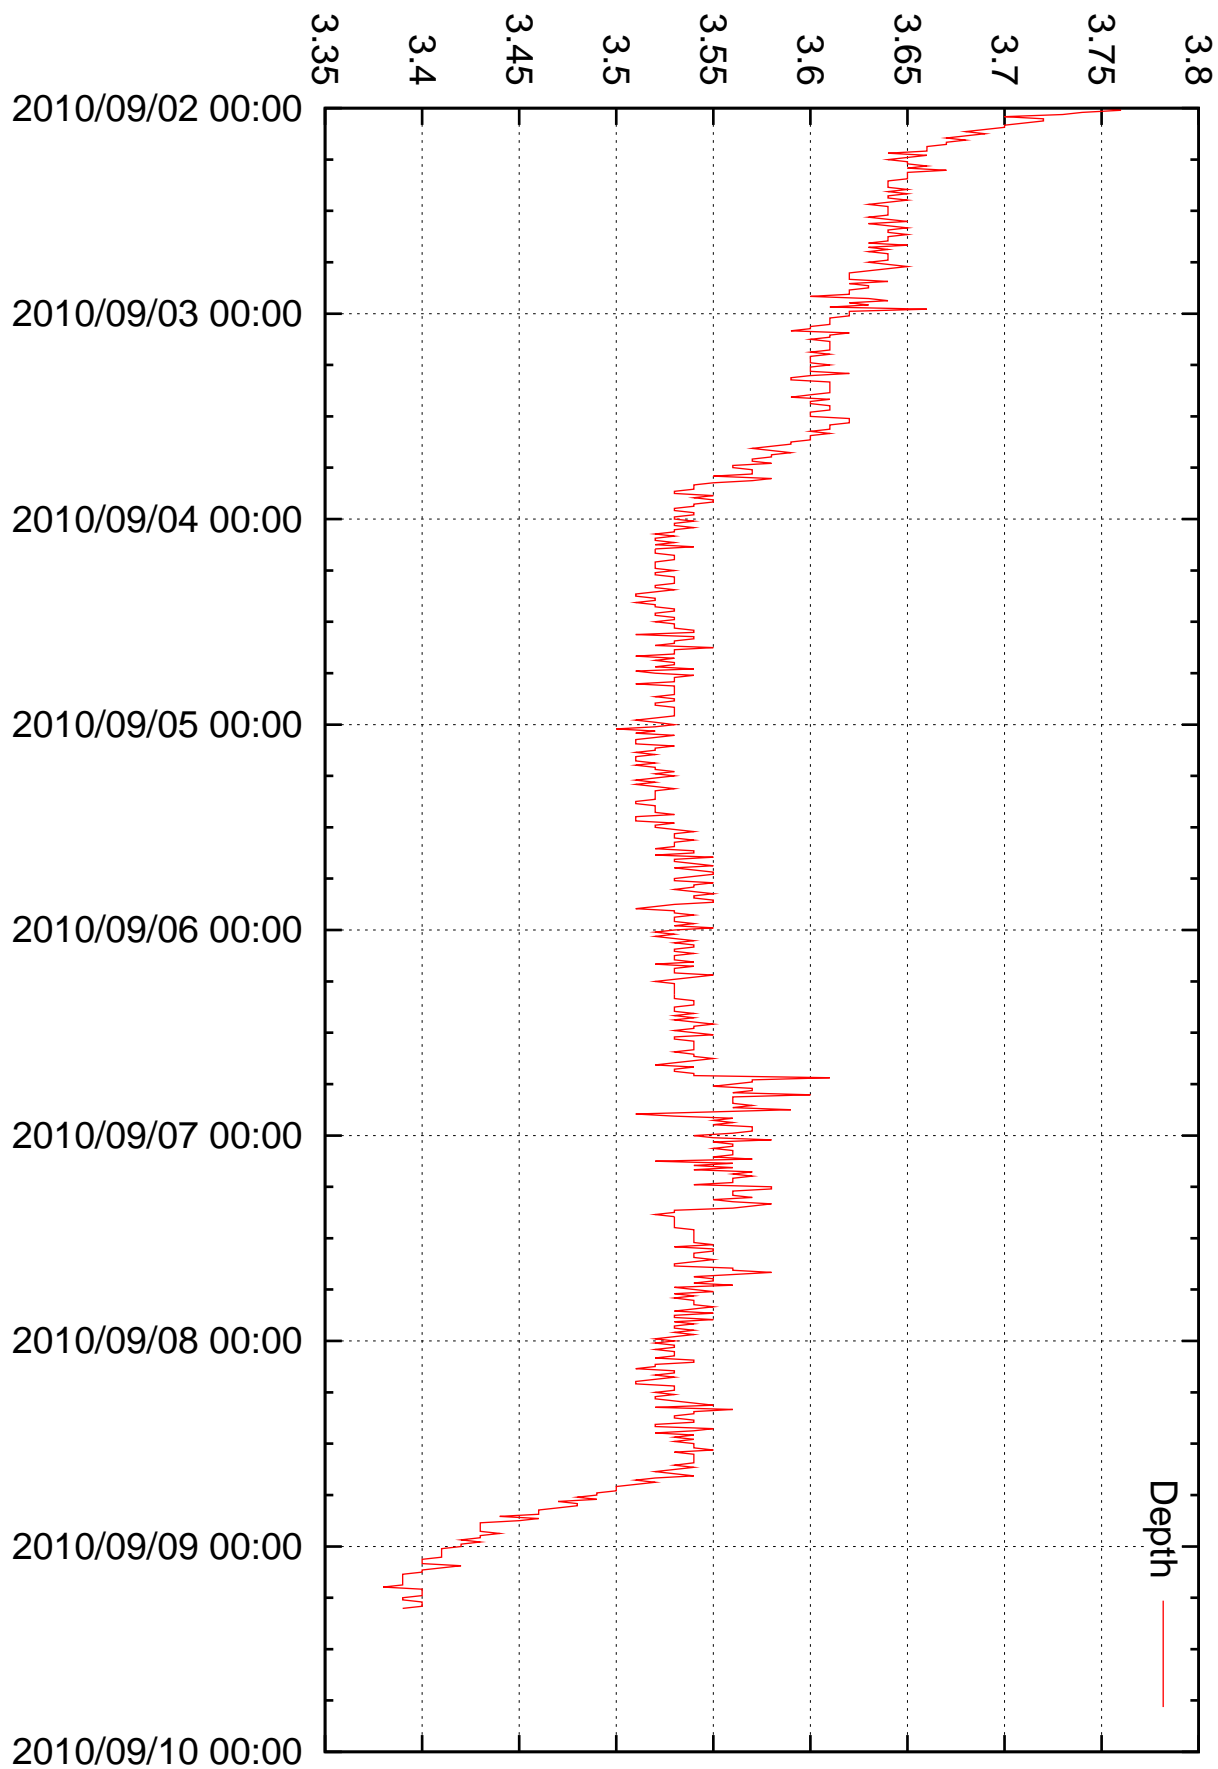

Gage Height (Feet)

Milk River Near Havre 2wnw MT

Depth