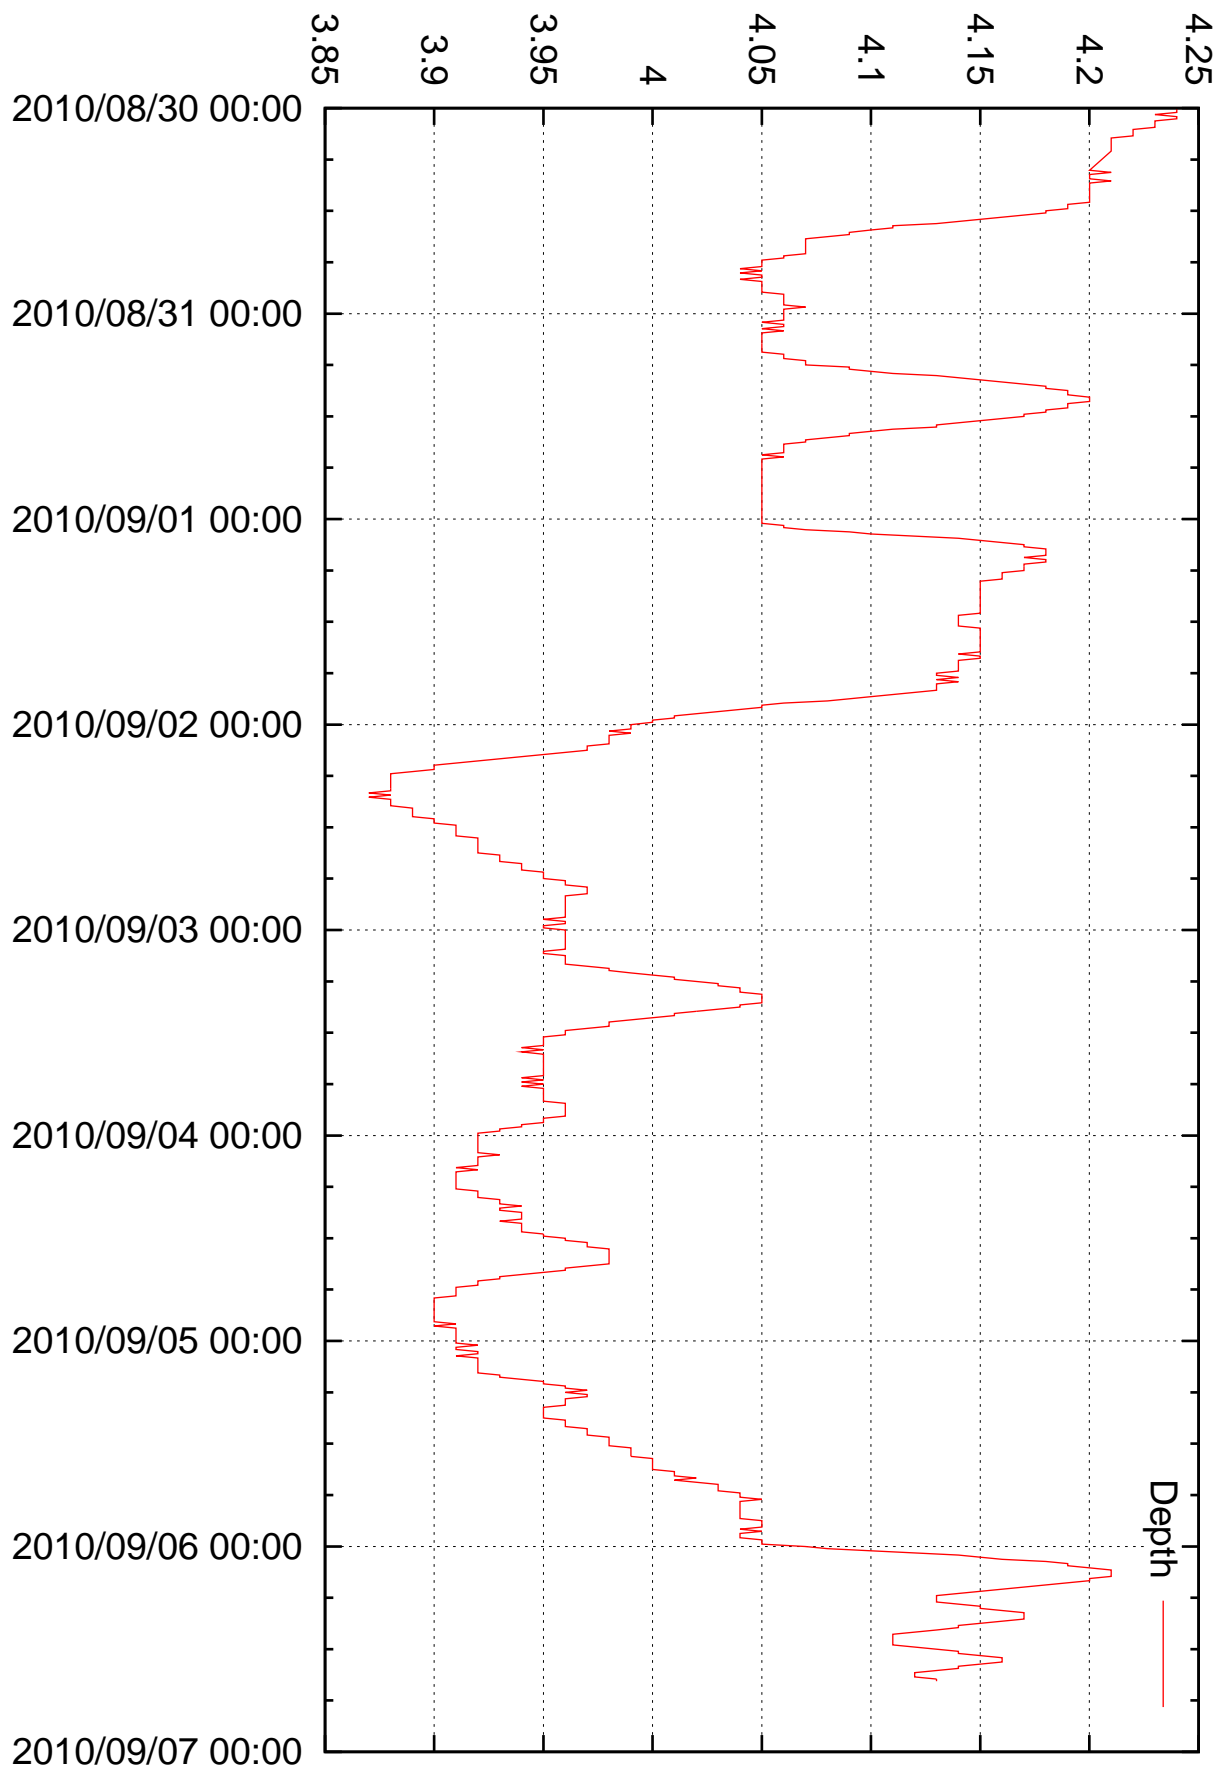

Gage Height (Feet)

Black River Near Booneville 2SSW NY