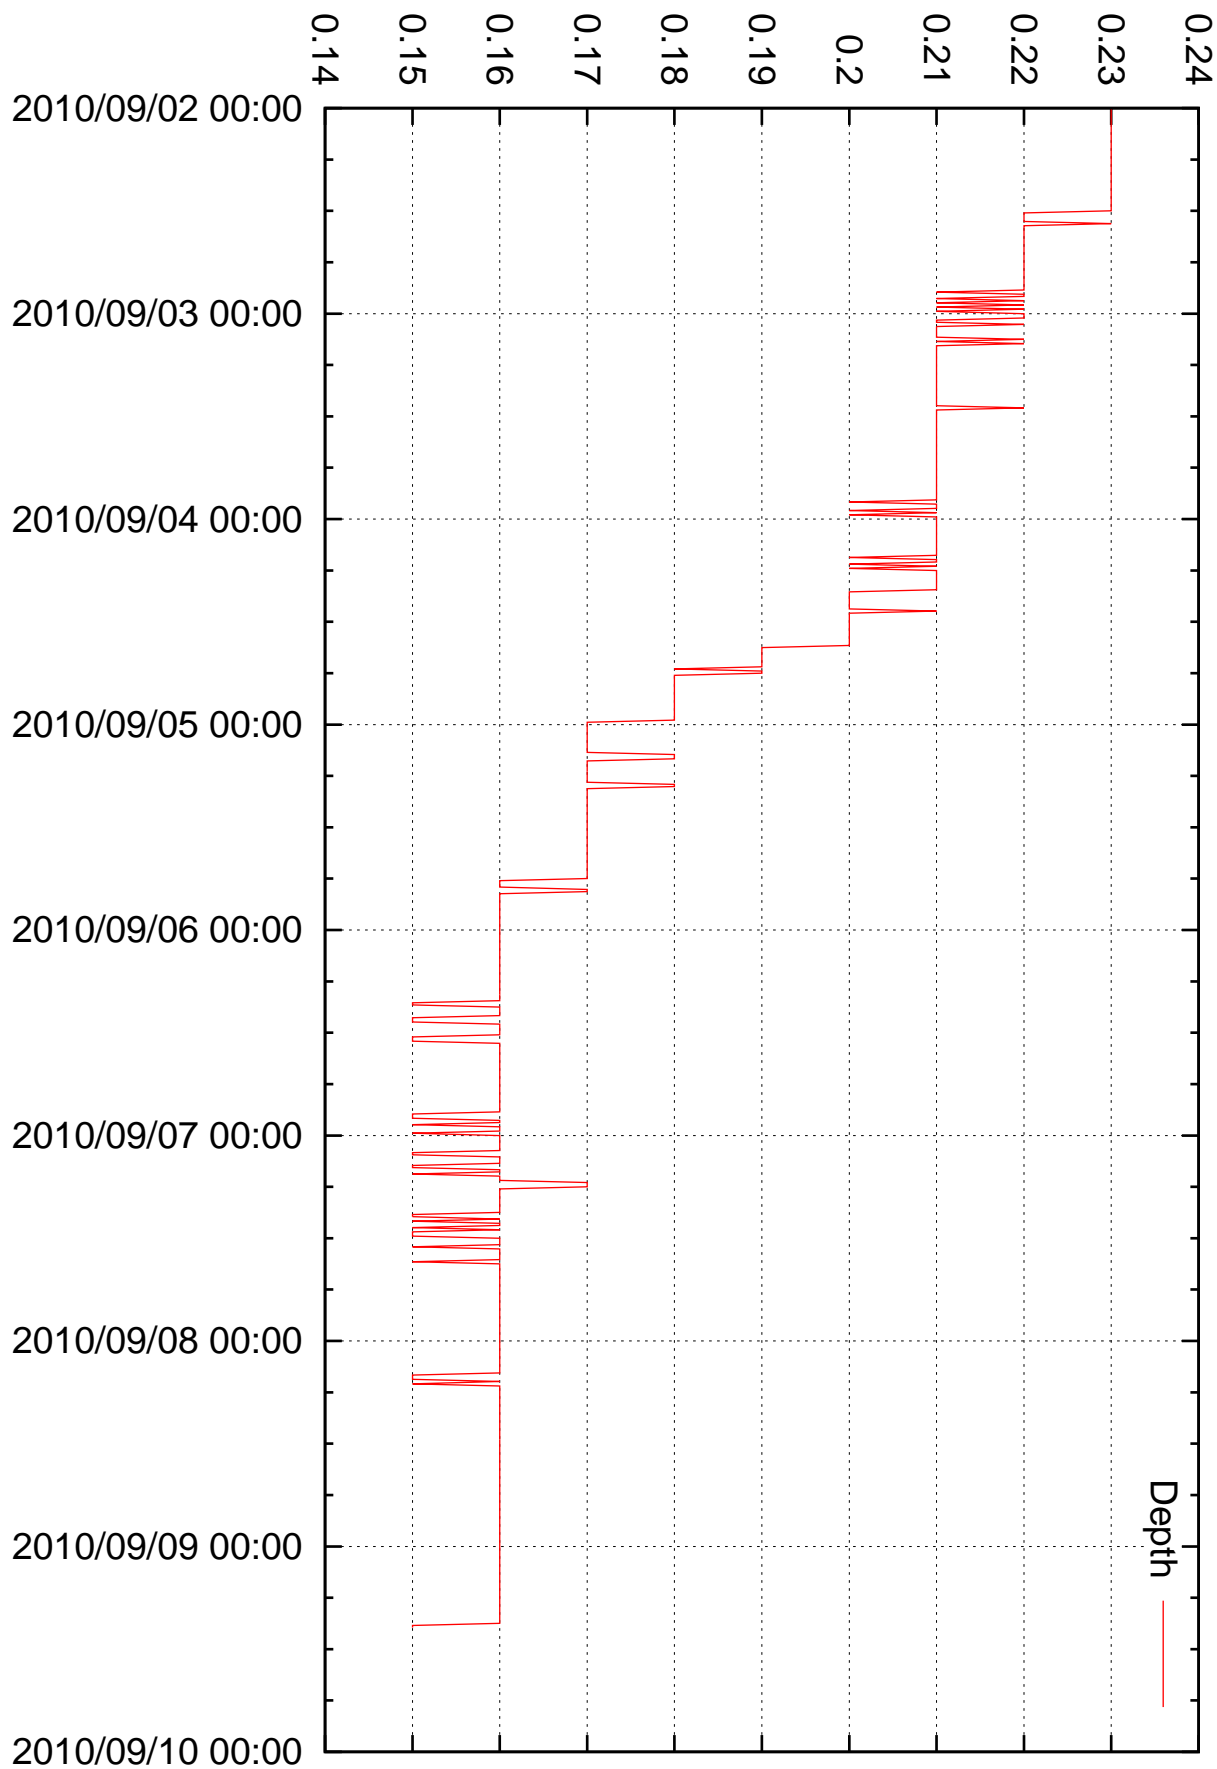

Gage Height (Feet)

North Meherrin River Near Lunenburg 3sw VA

Depth