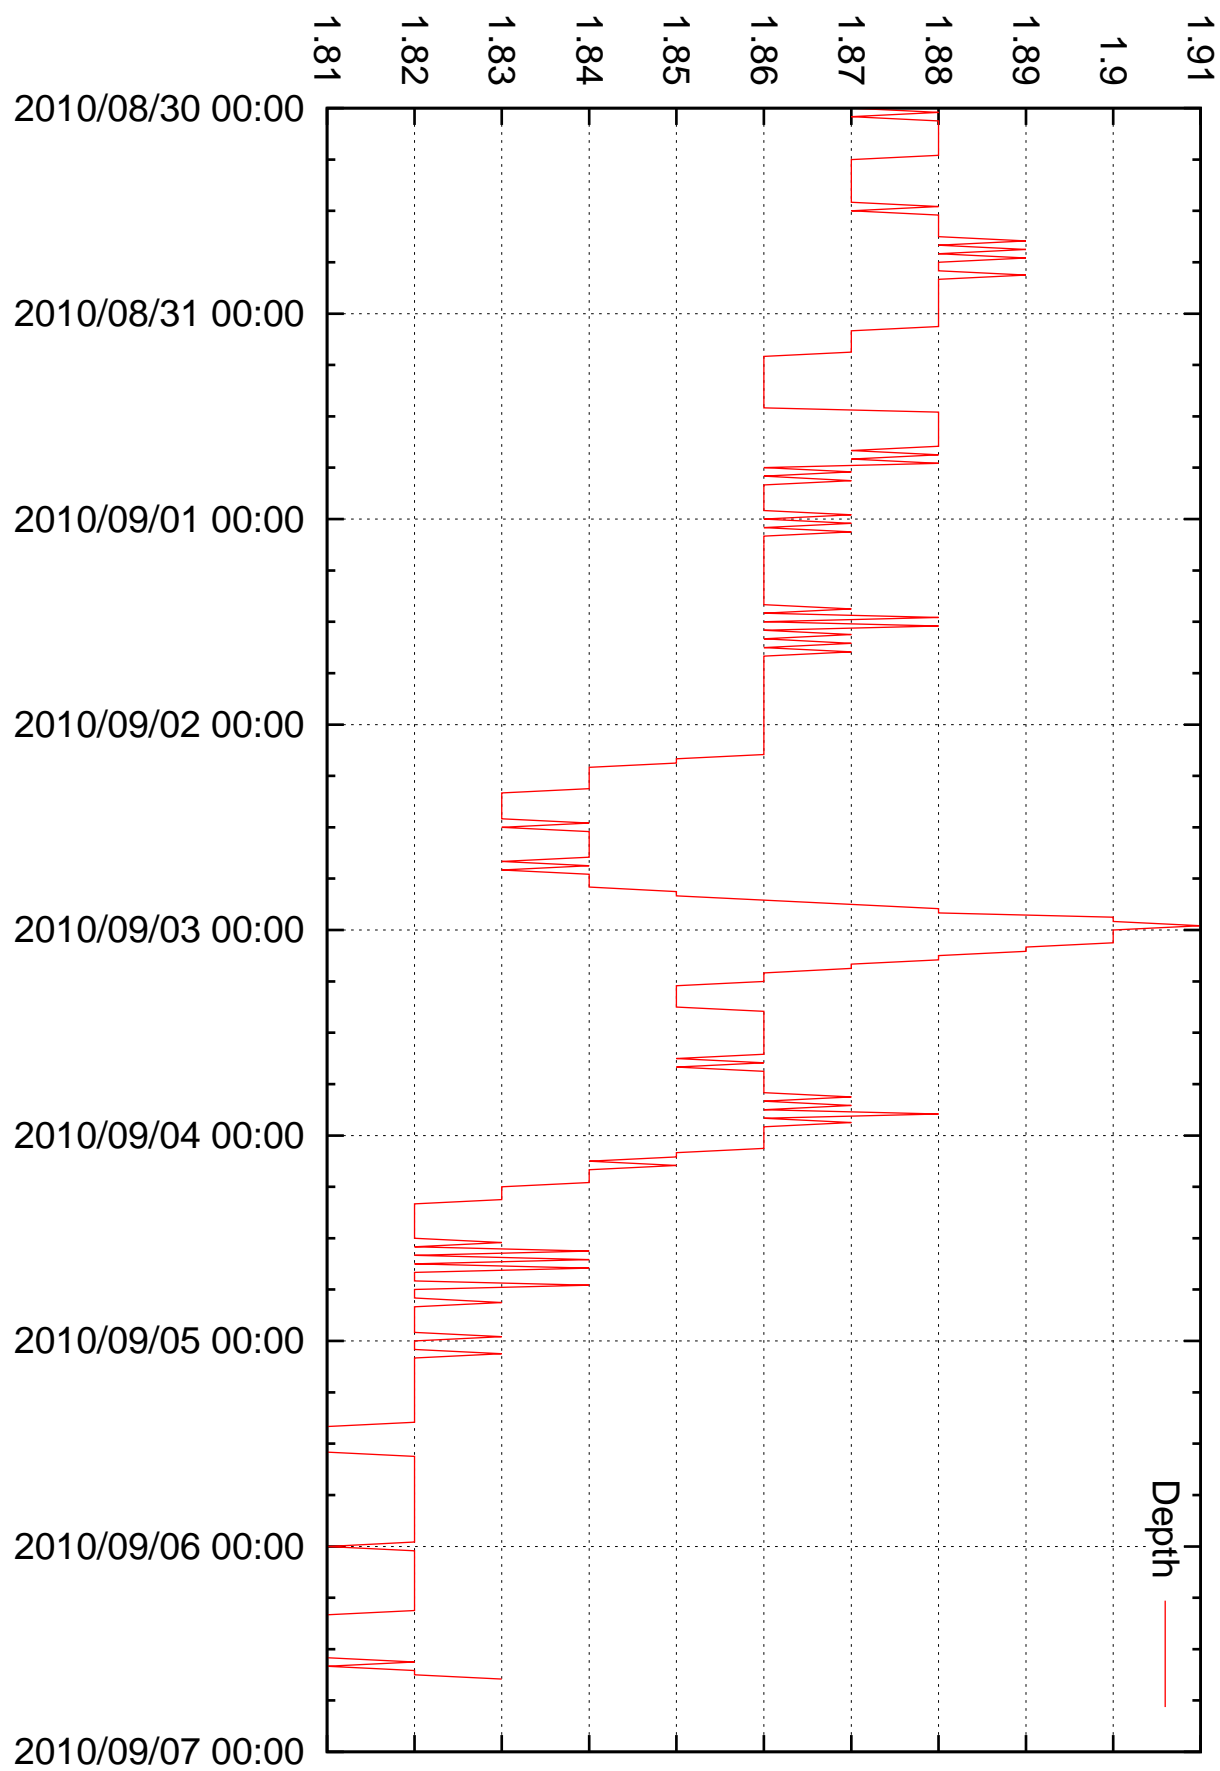

Gage Height (Feet)

Opequon Creek Near Martinsburg 3se WV