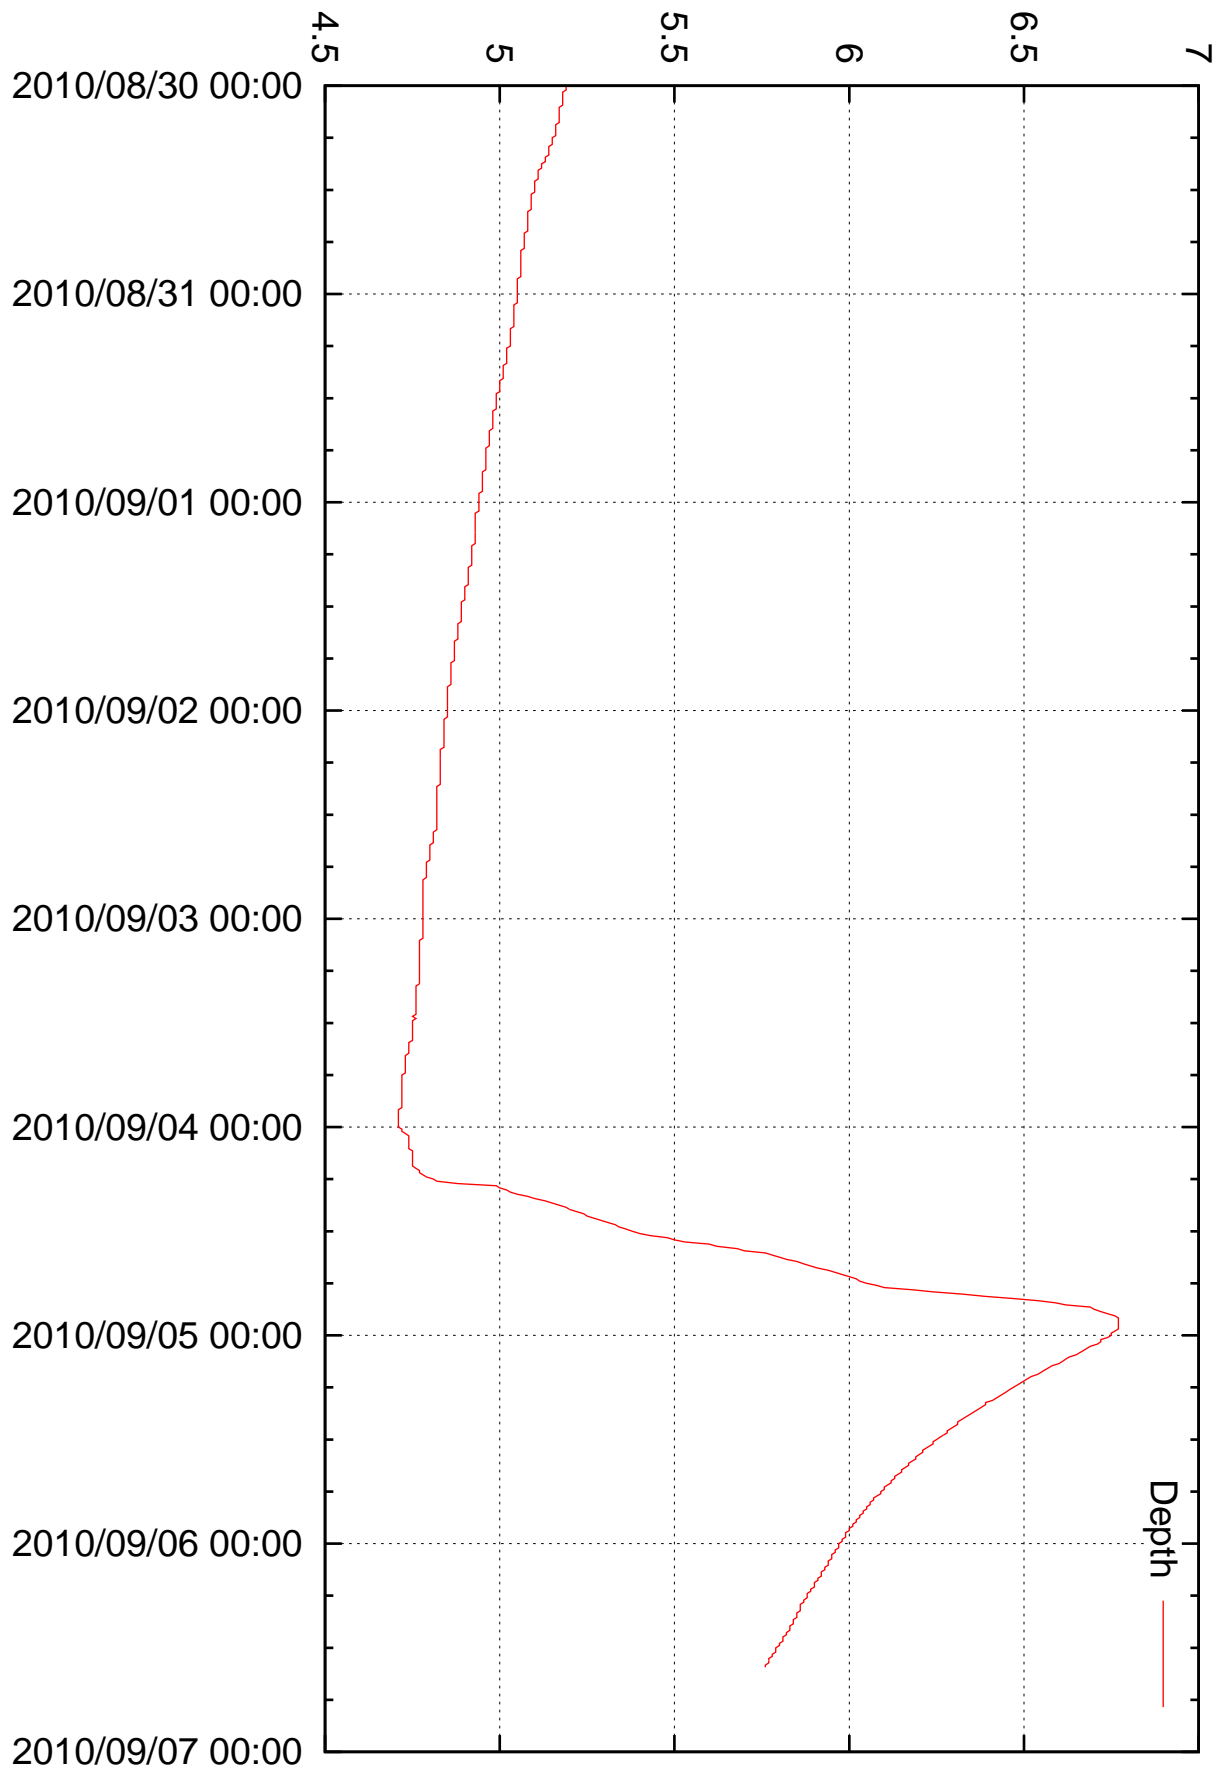

Gage Height (Feet)

Kingsbury Stream At Abbot Village ME

Depth